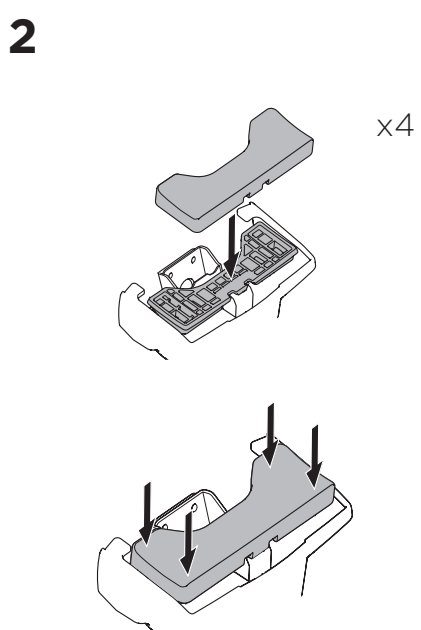

1

Kit 5003

TOYOTA Hilux, 4-dr Double Cab, 16-
TOYOTA Hilux, 4-dr Extra Cab, 16-

ISO 11154-E

THULE WingBar Evo	THULE WingBar Edge	THULE WingBar	THULE SquareBar	Evo X (scale)	Edge X (scale)
TOYOTA Hilux, 4-dr Double Cab, 16-				40	Q
TOYOTA Hilux, 4-dr Extra Cab, 16-				40	Q

THULE ProBar	THULE SlideBar			X (mm/inch)	
TOYOTA Hilux, 4-dr Double Cab, 16-				1051 mm / 41 3/8"	
TOYOTA Hilux, 4-dr Extra Cab, 16-				1051 mm / 41 3/8"	

THULE WingBar Evo	THULE WingBar Edge	THULE WingBar	THULE SquareBar	Evo Y (scale)	Edge Y (scale)
TOYOTA Hilux, 4-dr Double Cab, 16-				40	Q
TOYOTA Hilux, 4-dr Extra Cab, 16-				40	Q

THULE ProBar	THULE SlideBar			Y (mm/inch)	
TOYOTA Hilux, 4-dr Double Cab, 16-				1051 mm / 41 3/8"	
TOYOTA Hilux, 4-dr Extra Cab, 16-				1051 mm / 41 3/8"	

	W (mm/inch)	Z (mm/inch)
TOYOTA Hilux, 4-dr Double Cab, 16-	750 mm / 29 1/2"	300 mm / 11 3/4"
TOYOTA Hilux, 4-dr Extra Cab, 16-	700 mm / 27 1/2"	300 mm / 11 3/4"