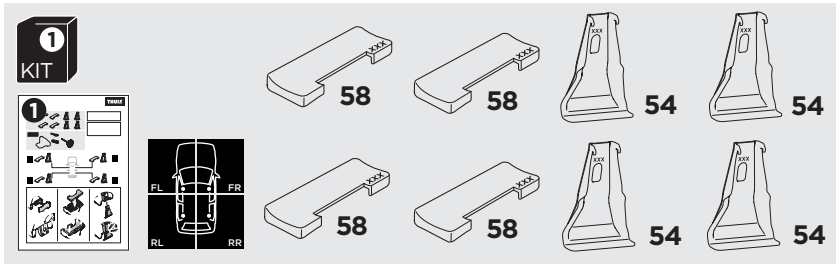

1

Kit 5003

TOYOTA Hilux, 4-dr Double Cab, 16-
TOYOTA Hilux, 4-dr Extra Cab, 16-

ISO 11154-E

THULE WingBar Evo	THULE WingBar Edge	THULE WingBar	THULE SquareBar	Evo X (scale)	Edge X (scale)
TOYOTA Hilux, 4-dr Double Cab, 16-				40	Q
TOYOTA Hilux, 4-dr Extra Cab, 16-				40	Q

THULE ProBar	THULE SlideBar			X (mm/inch)	
TOYOTA Hilux, 4-dr Double Cab, 16-				1051 mm / 41 3/8"	
TOYOTA Hilux, 4-dr Extra Cab, 16-				1051 mm / 41 3/8"	

THULE WingBar Evo	THULE WingBar Edge	THULE WingBar	THULE SquareBar	Evo Y (scale)	Edge Y (scale)
TOYOTA Hilux, 4-dr Double Cab, 16-				40	Q
TOYOTA Hilux, 4-dr Extra Cab, 16-				40	Q

THULE ProBar	THULE SlideBar			Y (mm/inch)	
TOYOTA Hilux, 4-dr Double Cab, 16-				1051 mm / 41 3/8"	
TOYOTA Hilux, 4-dr Extra Cab, 16-				1051 mm / 41 3/8"	

	W (mm/inch)	Z (mm/inch)
TOYOTA Hilux, 4-dr Double Cab, 16-	750 mm / 29 1/2"	300 mm / 11 3/4"
TOYOTA Hilux, 4-dr Extra Cab, 16-	700 mm / 27 1/2"	300 mm / 11 3/4"