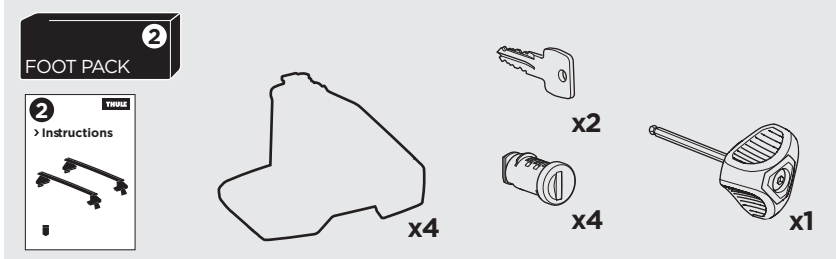

1

Kit 5003

TOYOTA Hilux, 4-dr Double Cab, 16-
TOYOTA Hilux, 4-dr Extra Cab, 16-

ISO 11154-E

THULE WingBar Evo	THULE WingBar Edge	THULE WingBar	THULE SquareBar	Evo X (scale)	Edge X (scale)
TOYOTA Hilux, 4-dr Double Cab, 16-				40	Q
TOYOTA Hilux, 4-dr Extra Cab, 16-				40	Q

THULE ProBar	THULE SlideBar			X (mm/inch)	
TOYOTA Hilux, 4-dr Double Cab, 16-				1051 mm / 41 3/8"	
TOYOTA Hilux, 4-dr Extra Cab, 16-				1051 mm / 41 3/8"	

THULE WingBar Evo	THULE WingBar Edge	THULE WingBar	THULE SquareBar	Evo Y (scale)	Edge Y (scale)
TOYOTA Hilux, 4-dr Double Cab, 16-				40	Q
TOYOTA Hilux, 4-dr Extra Cab, 16-				40	Q

THULE ProBar	THULE SlideBar			Y (mm/inch)	
TOYOTA Hilux, 4-dr Double Cab, 16-				1051 mm / 41 3/8"	
TOYOTA Hilux, 4-dr Extra Cab, 16-				1051 mm / 41 3/8"	

	W (mm/inch)	Z (mm/inch)
TOYOTA Hilux, 4-dr Double Cab, 16-	750 mm / 29 1/2"	300 mm / 11 3/4"
TOYOTA Hilux, 4-dr Extra Cab, 16-	700 mm / 27 1/2"	300 mm / 11 3/4"