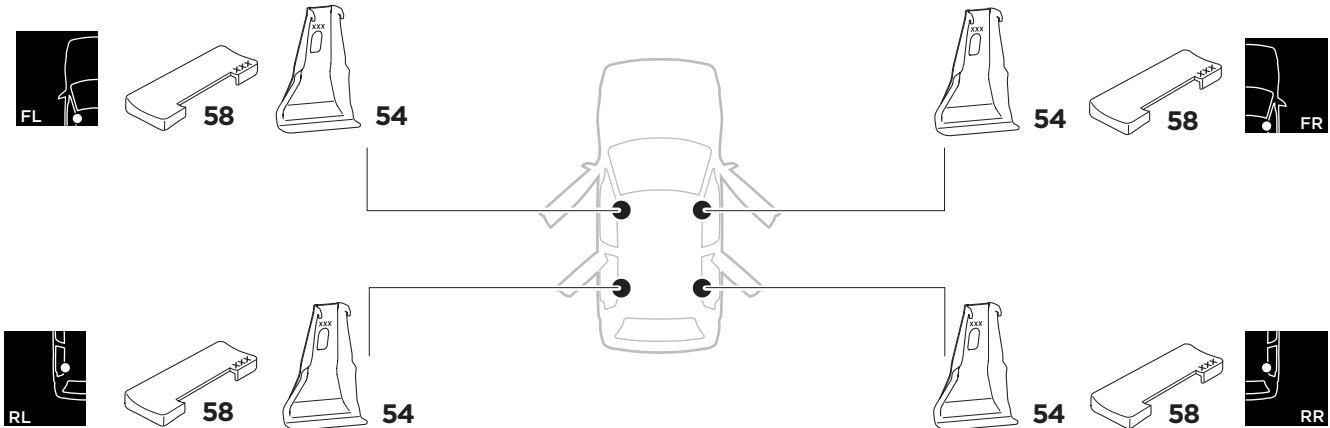

1

Kit 5003

TOYOTA Hilux, 4-dr Double Cab, 16-
TOYOTA Hilux, 4-dr Extra Cab, 16-

ISO 11154-E

THULE WingBar Evo	THULE WingBar Edge	THULE WingBar	THULE SquareBar	Evo X (scale)	Edge X (scale)
TOYOTA Hilux, 4-dr Double Cab, 16-				40	Q
TOYOTA Hilux, 4-dr Extra Cab, 16-				40	Q

THULE ProBar	THULE SlideBar			X (mm/inch)	
TOYOTA Hilux, 4-dr Double Cab, 16-				1051 mm / 41 3/8"	
TOYOTA Hilux, 4-dr Extra Cab, 16-				1051 mm / 41 3/8"	

THULE WingBar Evo	THULE WingBar Edge	THULE WingBar	THULE SquareBar	Evo Y (scale)	Edge Y (scale)
TOYOTA Hilux, 4-dr Double Cab, 16-				40	Q
TOYOTA Hilux, 4-dr Extra Cab, 16-				40	Q

THULE ProBar	THULE SlideBar			Y (mm/inch)	
TOYOTA Hilux, 4-dr Double Cab, 16-				1051 mm / 41 3/8"	
TOYOTA Hilux, 4-dr Extra Cab, 16-				1051 mm / 41 3/8"	

	W (mm/inch)	Z (mm/inch)
TOYOTA Hilux, 4-dr Double Cab, 16-	750 mm / 29 1/2"	300 mm / 11 3/4"
TOYOTA Hilux, 4-dr Extra Cab, 16-	700 mm / 27 1/2"	300 mm / 11 3/4"