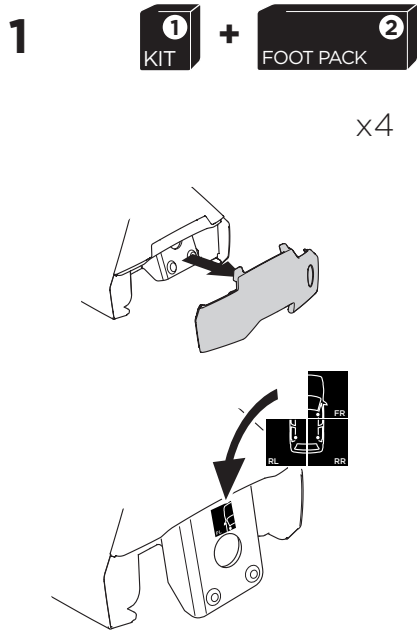

1

Kit 5003

TOYOTA Hilux, 4-dr Double Cab, 16-
TOYOTA Hilux, 4-dr Extra Cab, 16-

ISO 11154-E

THULE WingBar Evo	THULE WingBar Edge	THULE WingBar	THULE SquareBar	Evo X (scale)	Edge X (scale)
TOYOTA Hilux, 4-dr Double Cab, 16-				40	Q
TOYOTA Hilux, 4-dr Extra Cab, 16-				40	Q

THULE ProBar	THULE SlideBar			X (mm/inch)	
TOYOTA Hilux, 4-dr Double Cab, 16-				1051 mm / 41 3/8"	
TOYOTA Hilux, 4-dr Extra Cab, 16-				1051 mm / 41 3/8"	

THULE WingBar Evo	THULE WingBar Edge	THULE WingBar	THULE SquareBar	Evo Y (scale)	Edge Y (scale)
TOYOTA Hilux, 4-dr Double Cab, 16-				40	Q
TOYOTA Hilux, 4-dr Extra Cab, 16-				40	Q

THULE ProBar	THULE SlideBar			Y (mm/inch)	
TOYOTA Hilux, 4-dr Double Cab, 16-				1051 mm / 41 3/8"	
TOYOTA Hilux, 4-dr Extra Cab, 16-				1051 mm / 41 3/8"	

	W (mm/inch)	Z (mm/inch)
TOYOTA Hilux, 4-dr Double Cab, 16-	750 mm / 29 1/2"	300 mm / 11 3/4"
TOYOTA Hilux, 4-dr Extra Cab, 16-	700 mm / 27 1/2"	300 mm / 11 3/4"