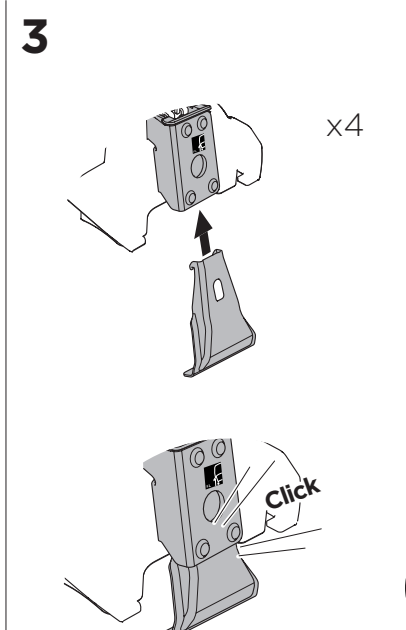

1

Kit 5003

TOYOTA Hilux, 4-dr Double Cab, 16-
TOYOTA Hilux, 4-dr Extra Cab, 16-

ISO 11154-E

THULE WingBar Evo	THULE WingBar Edge	THULE WingBar	THULE SquareBar	Evo X (scale)	Edge X (scale)
TOYOTA Hilux, 4-dr Double Cab, 16-				40	Q
TOYOTA Hilux, 4-dr Extra Cab, 16-				40	Q